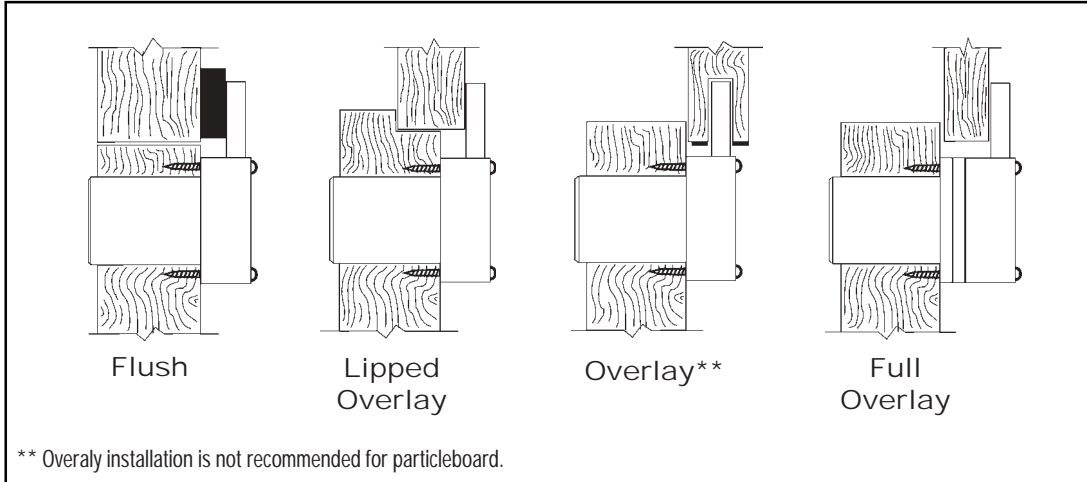

# Installation Instructions

### Typical Installation

Title Installation instructions for 100DR series cabinet door lock				
Series 100DR	Barrel Length 7/8" or 1-3/8"	Bolt type Deadbolt	Mounting Surface	Revision Date 06/2004