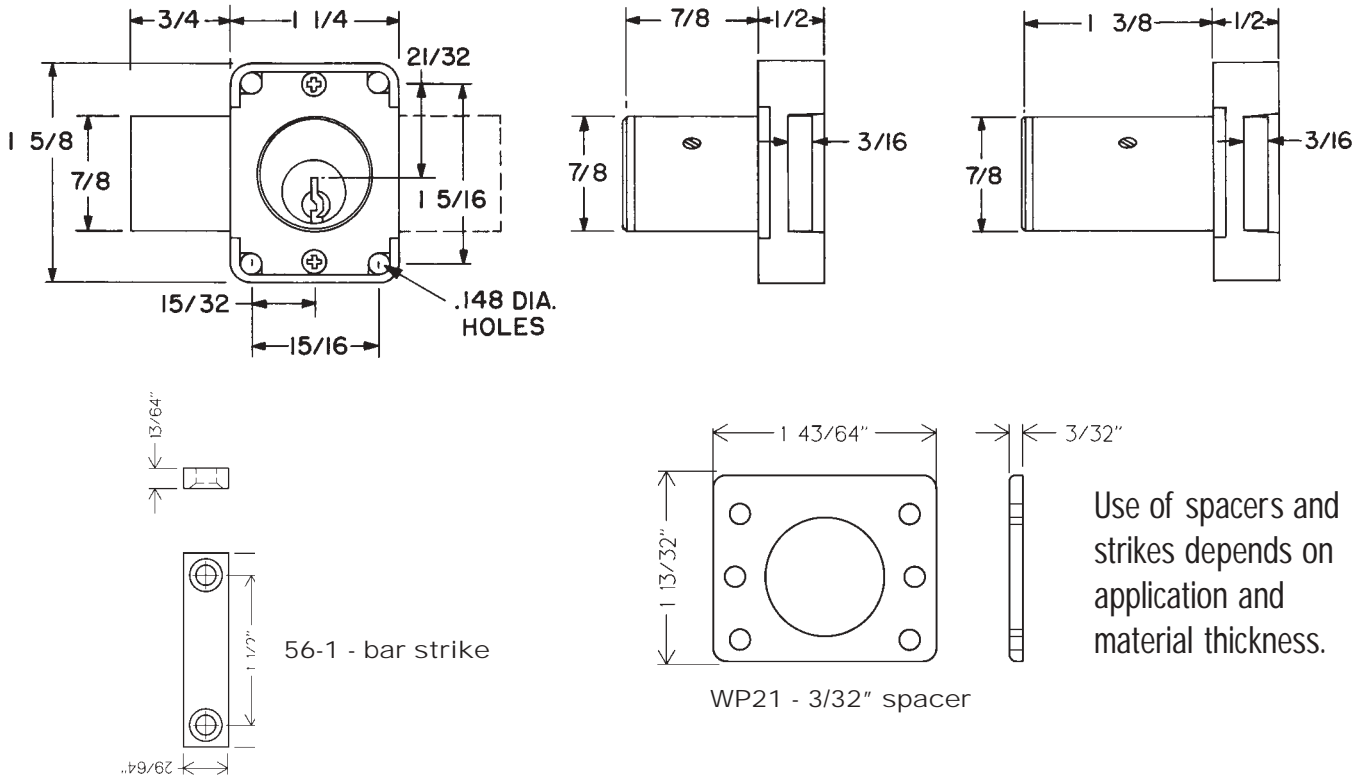

## 100DR

### Typical Installation

Title Installation instructions for 100DR series cabinet door lock				
Series 100DR	Barrel Length 7/8" or 1-3/8"	Bolt type Deadbolt	Mounting Surface	Revision Date 06/2004